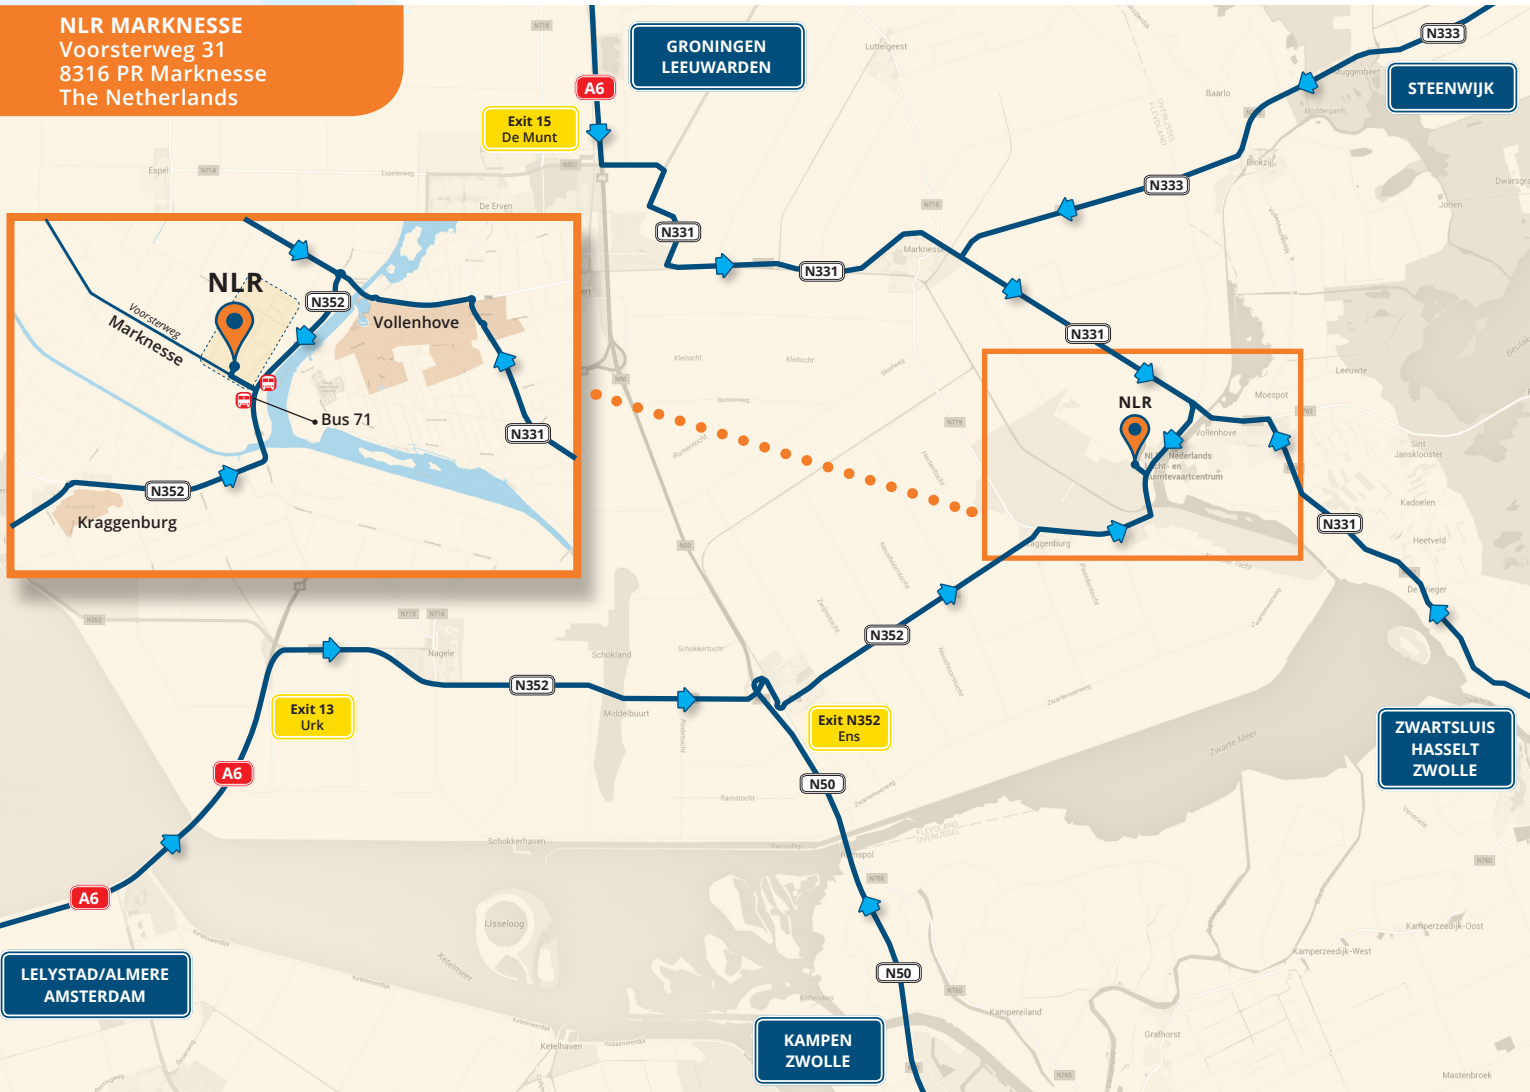

Dedicated to innovation in aerospace

Travel directions NLR Marknesse

NLR MARKNESSE
Voorsterweg 31
8316 PR Marknesse
The Netherlands

NLR Marknesse by car from Amsterdam and Schiphol Airport:

Take the A1 highway (which runs from Amsterdam to Amersfoort) and change to the A6 highway (to Almere/Lelystad).
Exit at Urk (Exit 13), turn right direction Nagele/Ens (N352).
At roundabout Ens continue the N352 direction Kraggenburg. From Kraggenburg follow the signs for NLR/DNW. Cross the lock bridge, and after some 500 metres turn left onto the Voorsterweg.

Coming from other directions by car:
Consult the map above.

NLR Marknesse by public transportation:

From Amsterdam/Schiphol Airport/Utrecht/etc.:
Take any train going to Zwolle.

From Zwolle, take Bus 71 direction Emmeloord.
After Vollenhove get off the bus on the Repelweg, busstop 'Voorsterweg'.

Then it is only ten-minute walk to NLR.