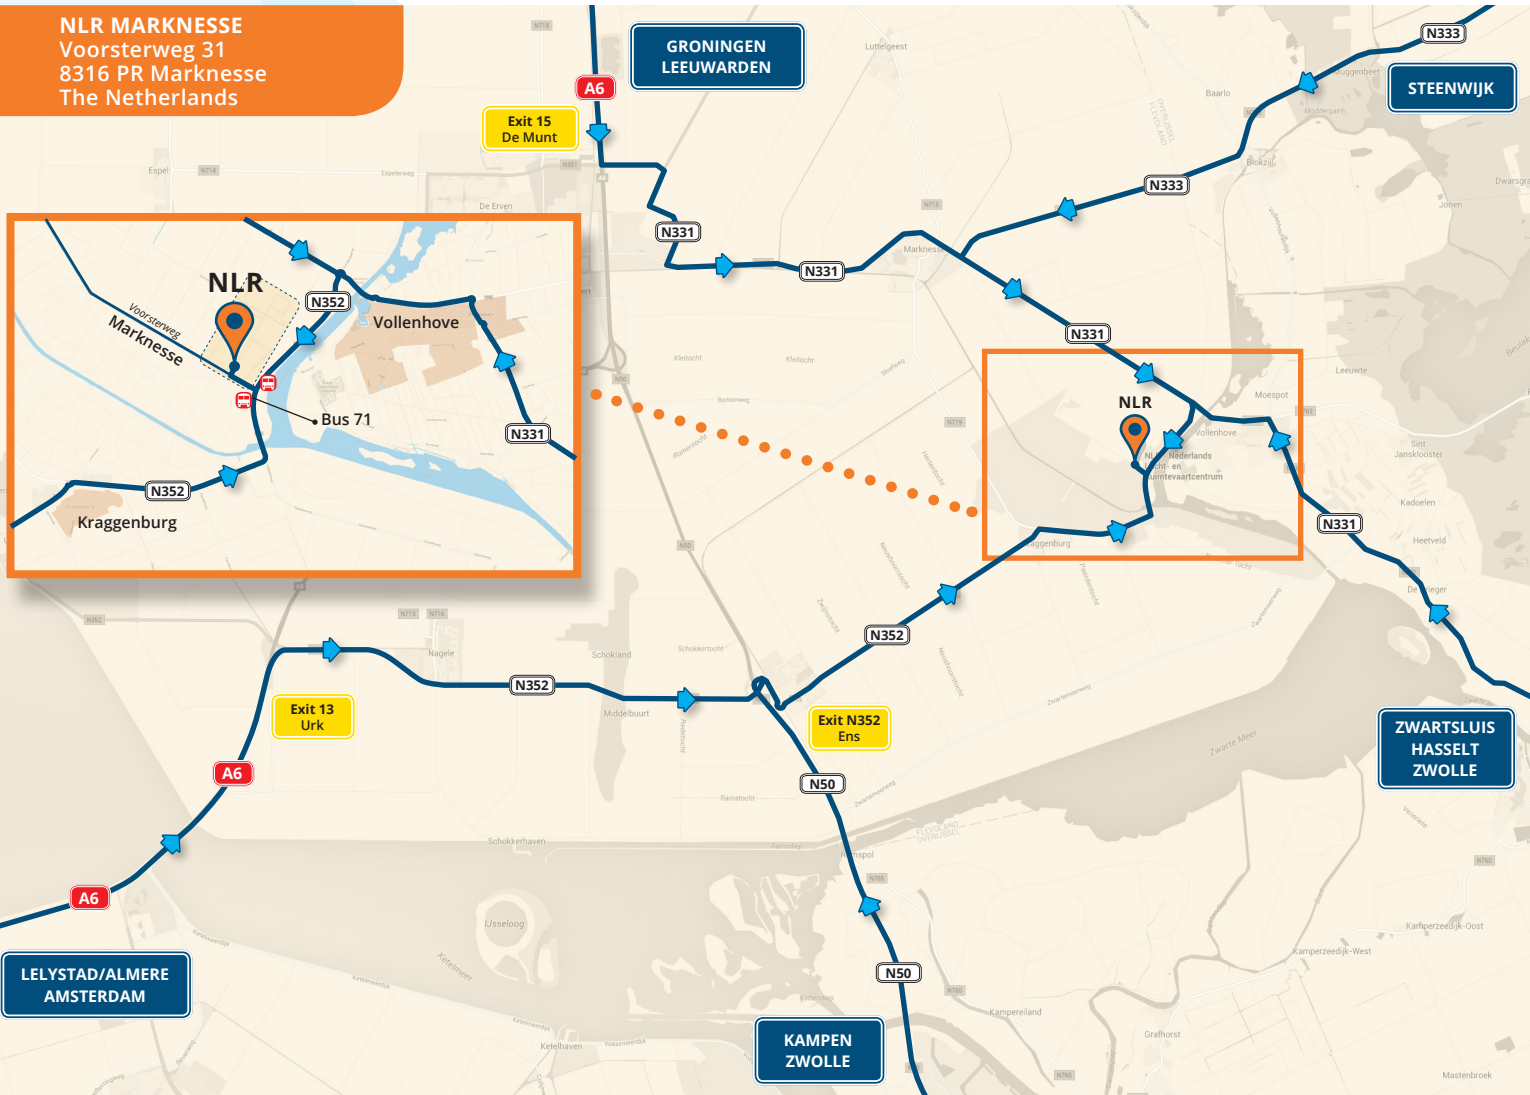

Dedicated to innovation in aerospace

Travel directions NLR Marknesse

NLR MARKNESSE
Voorsterweg 31
8316 PR Marknesse
The Netherlands

NLR Marknesse by car from Amsterdam and Schiphol Airport:

Take the A1 highway (which runs from Amsterdam to Amersfoort) and change to the A6 highway (to Almere/Lelystad).
Exit at Urk (Exit 13), turn right direction Nagele/Ens (N352).
At roundabout Ens continue the N352 direction Kraggenburg. From Kraggenburg follow the signs for NLR/DNW. Cross the lock bridge, and after some 500 metres turn left onto the Voorsterweg.

Coming from other directions by car:
Consult the map above.

NLR Marknesse by public transportation:

From Amsterdam/Schiphol Airport/Utrecht/etc.:
Take any train going to Zwolle.

From Zwolle, take Bus 71 direction Emmeloord.
After Vollenhove get off the bus on the Repelweg, busstop 'Voorsterweg'.

Then it is only ten-minute walk to NLR.