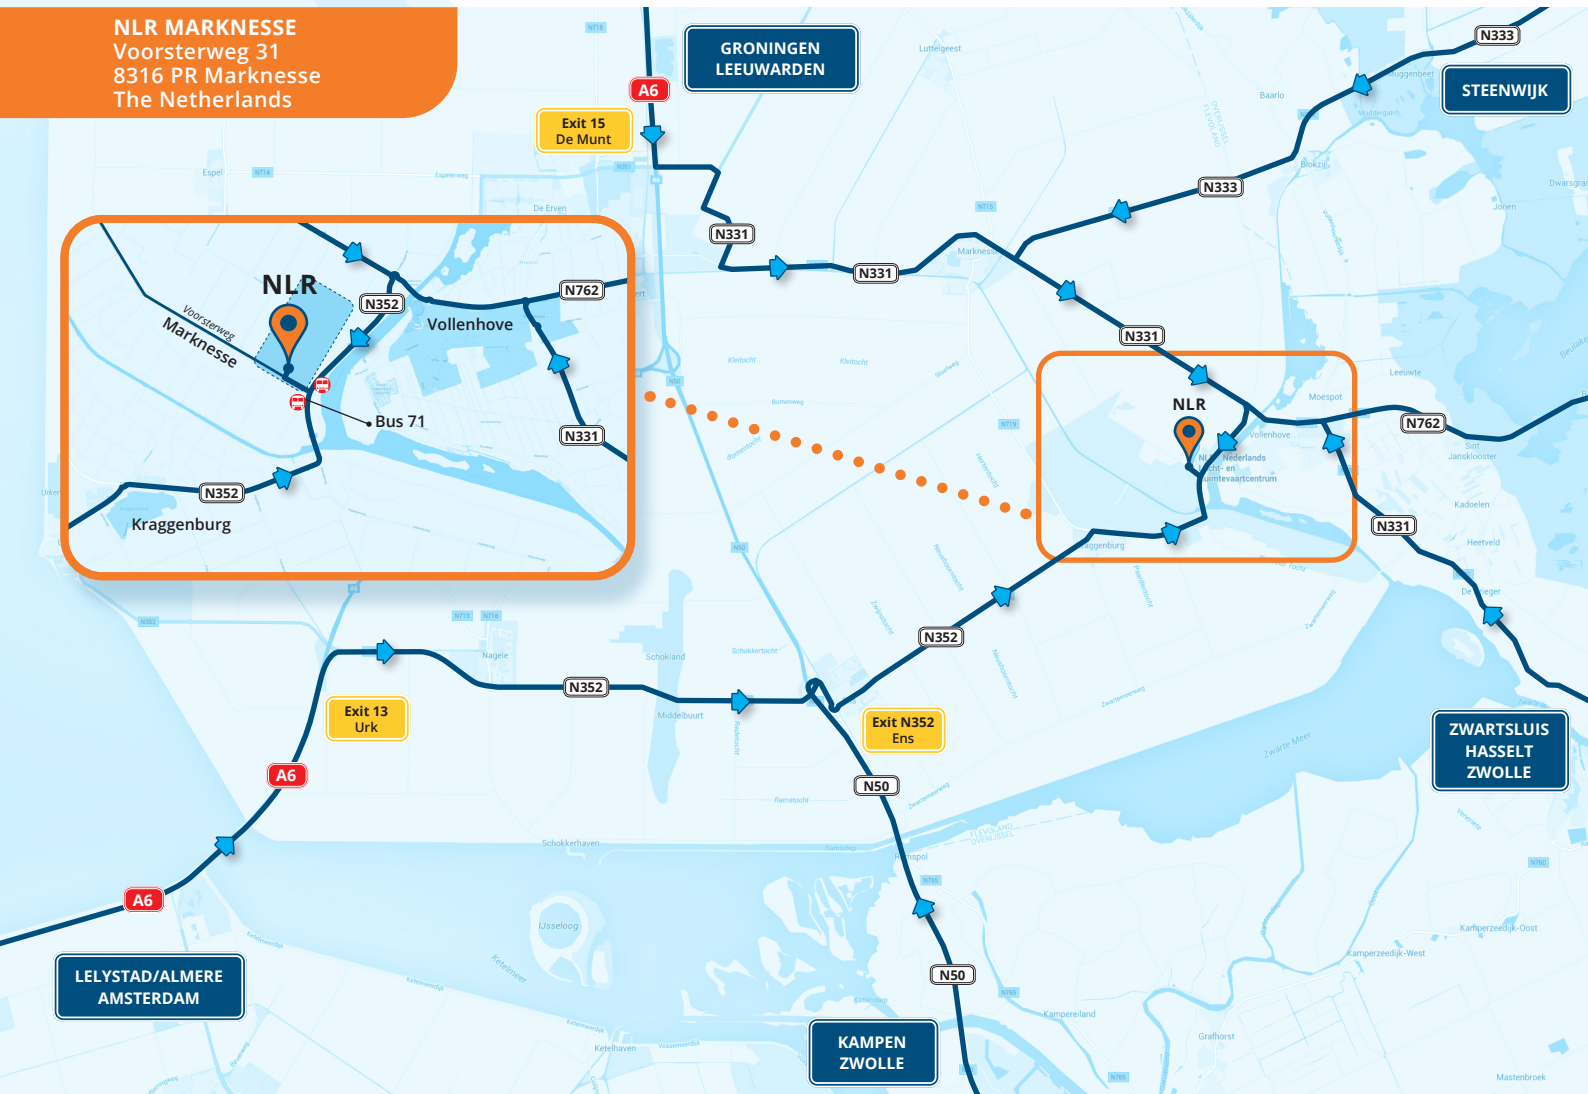

Accelerating
the future
of aerospace

Travel directions NLR Marknesse

NLR MARKNESSE
Voorsterweg 31
8316 PR Marknesse
The Netherlands

NLR Marknesse by car from Amsterdam and Schiphol Airport:

Take the A1 highway (which runs from Amsterdam to Amersfoort) and change to the A6 highway (to Almere/Lelystad).
Exit at Urk (Exit 13), turn right direction Ens (N352).
At roundabout Ens continue the N352 direction Kraggenburg. From Kraggenburg follow the signs for NLR/DNW. Cross the lock bridge, and after some 500 metres turn left onto the Voorsterweg.

Coming from other directions by car:
Consult the map above.

NLR Marknesse by public transportation:

From Amsterdam/Schiphol Airport/Utrecht/etc.:
Take any train going to Zwolle.

From Zwolle, take Bus 71 direction Emmeloord.
After Vollenhove get off the bus on the Repelweg, busstop 'Voorsterweg'.

Then it is only ten-minute walk to NLR.